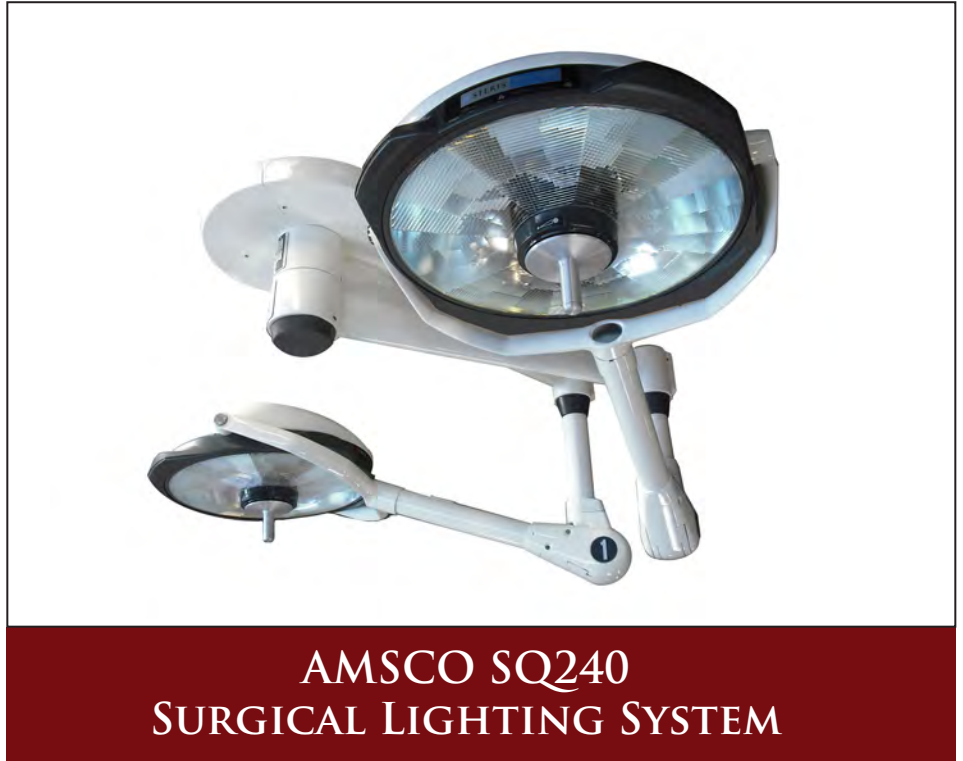

3915 152ND ST NE | MARYSVILLE, WA 98271 | 1.800.827.3747

Light Overview

The Amsco SQ240 combines the flexibility and positioning ease of a small-diameter lighthead with the superb optical performance of a large-diameter lighthead. It's a high-powered, easy-to-maneuver lighting system designed for every size and type of surgical procedure. The SQ240's 24 inch lighthead has a patented optical system that combines an advanced refractive lens with a large, continuous reflector and innovative single-lamp technology.

Key Features Include:

- Bright consistent illumination and constant pattern definition.
- Large depth of field eliminates the need to continually refocus during a procedure.
- Excellent shadow control and maximum cavity illumination.
- Optimal brightness is achieved without glare.
- Skin and operative tissue appear in a natural state without color distortion.
- Easy to grip sterile handle makes for easy positioning and adjustment of pattern size.
- Exceptional ease of maneuvering during procedures.
- Drift-free suspension and counterbalance arms.
- Easy access non sterile handles for easy positioning by the circulating nurse.
- Good range of light intensity adjustment.
- Automatic-Bulb changeover mechanism ensures continuation of illumination even when the primary bulb fails.
- Easy change bulb that can be changed between cases in a matter of minutes.
- The high quality, high gloss finish facilitates ease of cleaning at the end of a long day of cases.

The Amsco SQ240 represents unprecedented value for money.

AMSCO SQ240 SURGICAL LIGHTING SYSTEM

Specifications:

Light Intensity.....129,170 Lux
12,000 Ft-c

Intensity Adjustment:..... 5 steps

Color Temperature:.....4,400 °Kelvin

Light Head Physical Specifications:

Light Head Diameter:..... 24 inches

Upper Arm Length:..... 36 inches

Counter Balance Arm:.....36 inches (Light Head Center)